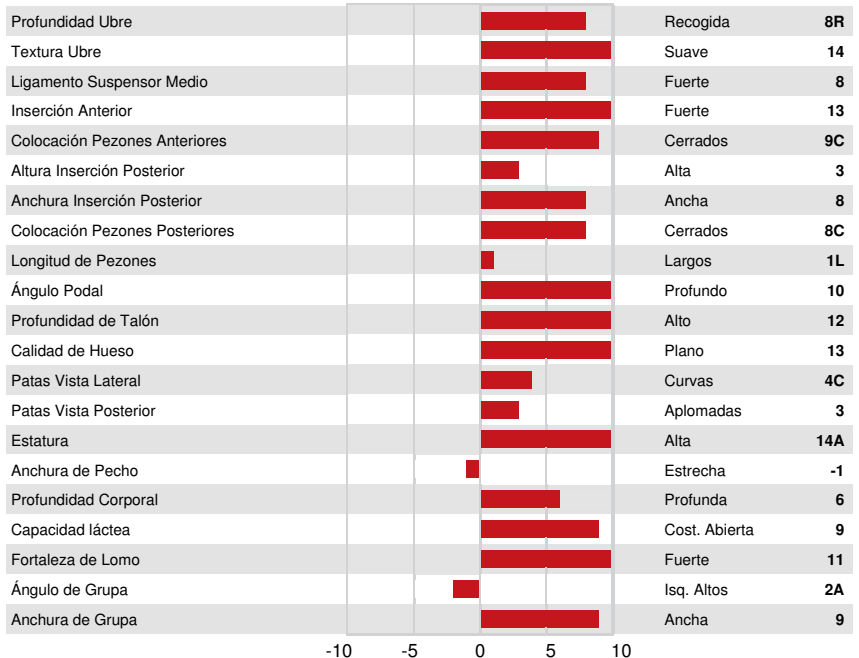

BRABANTDALE ALLEYOOP
OUR-FAVOURITE SIDEKICK PAMELA GP-83-2YR-CHE
WALNUTLAWN SIDEKICK
OUR-FAVORITE STAYING POWER
WALNUTLAWN SOLOMON
OUR-FAVORITE VORACIOUS VG-87-2YR-USA

GPA LPI +2793 PRO$ -477

DPF RDF BLF CNF BYF MWF CVF HH1F HH2F HH3F HH4F HH5F HH6F HCDF HMWF

Num.Reg #: HODEUM1604400296 aAa: 243165 DMS: 234,123
Nacimiento: 05/10/2021 Kappa Caseína: AA Beta Caseína: A2A2

PRODUCCION			GPA 26* APR	
G Rebaños	G Hijas	86% Rep.		
Leche kg -515	Grasa kg -28	Grasa % -0.04	Proteína kg -14	Proteína % +0.05
Velocidad Ordeño 101	Temperamento 100	Eficiencia Metano 94	Eficiencia de Conversión 101	RMC 93

SALUD Y REPRODUCCIÓN		Immunity	90
Vida en el Rebaño	94	Inmunidad crías	101
Células Somáticas	91	Facilidad de Parto	95
Fertilidad Hijas	98	Facilidad Parto de las Hijas	102
Cond. Corporal	93	Resistencia a Enfermedades Metabólicas	91
Resist. Mastitis.	94	Calf Health	93
Persistencia de la lactación	99		

TIPO	G Rebaños	G Hijas	84% Rep.	GPA 26* APR	
Tipo	13			Fortaleza Lechera	6
Sistema Mamario	12			Grupa	8
Patatas	7				

OUR-FAVOURITE SIDEKICK PAMELA
DAM